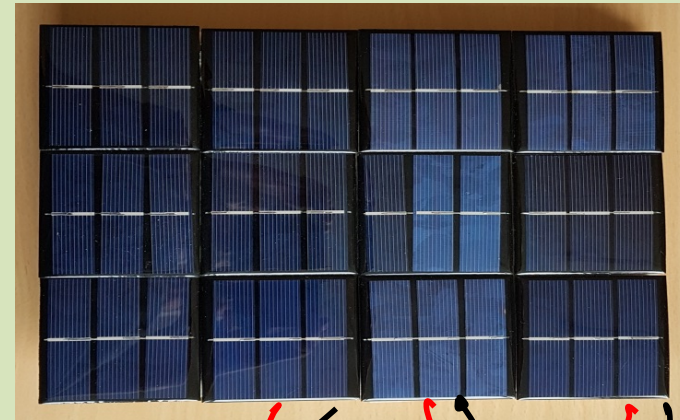

Renewable Energy Models

Our models and how they work

Renewable Energy Models

Ecological House

Renewable Energy Models

**Fischertechnik
model with
solar cells and
wind wheel**

Renewable Energy Models

Puppet house

Renewable Energy Models

Puppet House: Circuits

Wind Turbine
→
Floor Lamp

Solar Panel
→
TV-Set + Fan +
Fridge + Oven

Renewable Energy Models

Thanks for listening!